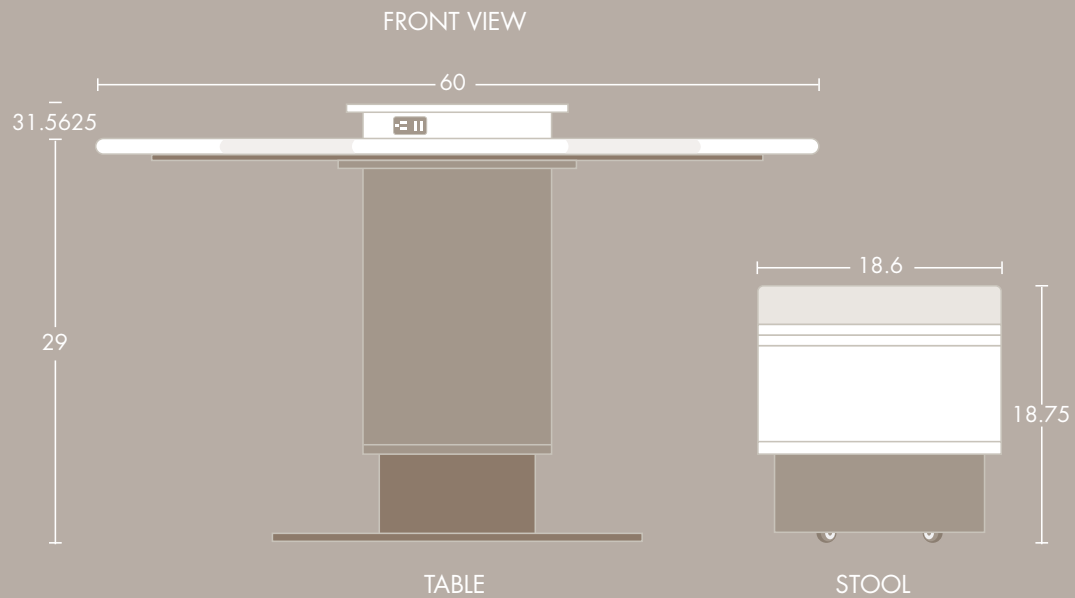

BLUMEN

With flowing lines and freestanding stools, Blumen creates an inviting gathering place for projects, presentations, and socializing.

Three standard power plugs and six USB power ports housed in the center hub allow groups to learn and work together with any kind of technology.

Spring-loaded retracting casters maximize the mobility of the stool, which is essential with collaboration.

- Powder coated MDF table surface offers a durable finish in a variety of rich and unique colors
- Laminate and veneer table surface options also available
- Three standard power plugs and six USB power ports housed in center hub
- Mobile stools equipped with spring-loaded retracting casters