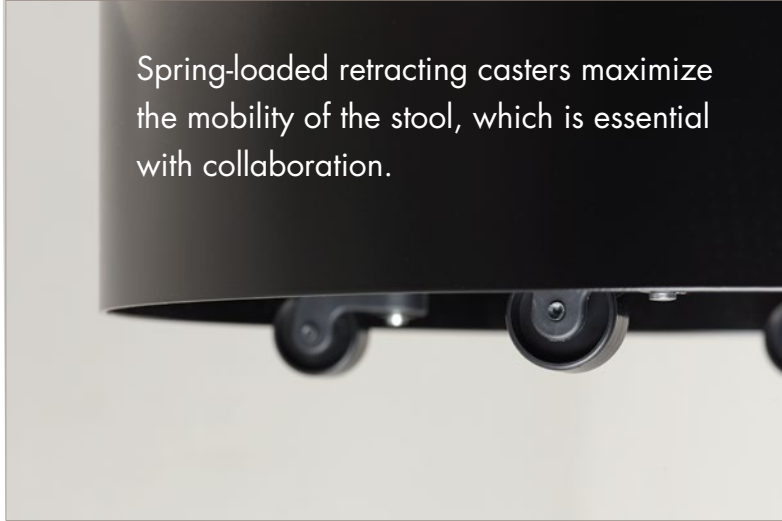

BLUMEN

With flowing lines and freestanding stools, Blumen creates an inviting gathering place for projects, presentations, and socializing.

Three standard power plugs and six USB power ports housed in the center hub allow groups to learn and work together with any kind of technology.

Spring-loaded retracting casters maximize the mobility of the stool, which is essential with collaboration.

- Powder coated MDF table surface offers a durable finish in a variety of rich and unique colors
- Laminate and veneer table surface options also available
- Three standard power plugs and six USB power ports housed in center hub
- Mobile stools equipped with spring-loaded retracting casters