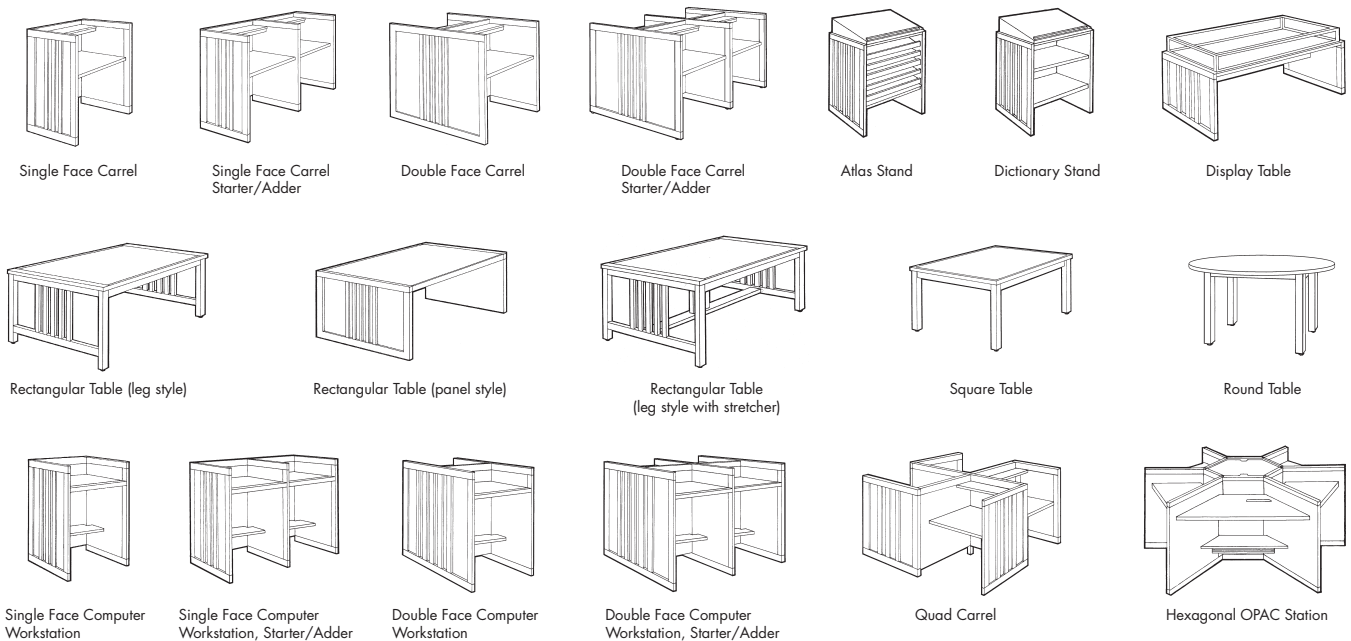

ACADEMY

Worden Academy

Classic.

Worden understands the aesthetic appeal of fine wood furniture, traditional in appearance, but contemporary in function. We are proud to offer Academy. Reminiscent of the Mission Style, Academy is a complete line of library furniture destined to become a time honored tradition. With its simple design of straight lines and solid form, Academy is truly a classic.