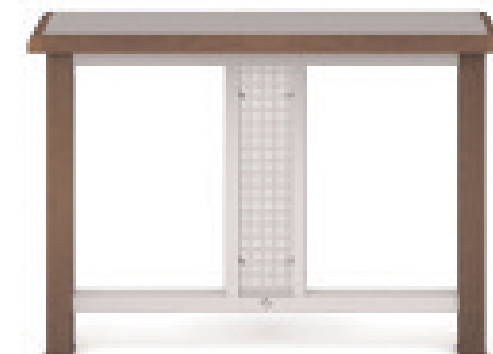

Worden Folio Collection

Two Bar with Insert  
 Finish: deGilde Light Cherry  
 Metal: Sparkle Silver  
 Insert: Printed Wheatstalk

## Flexible design.

The starting point is simple, but the possibilities are endless. Begin with Folio's two or three bar table style. Then, if you wish, add a mark of your own with a contrasting material like metal or acrylic, or personalize with a monogram or other graphic design. Folio is that flexible. Pricing for the tables is graded according to the options you choose.

Three Bar Table  
 Finish: deGilde Light Cherry  
 Metal: Sparkle Silver

Two Bar with Insert  
 Finish: deGilde Light Cherry  
 Metal: Sparkle Silver  
 Insert: Custom Printed Monogram  
 on Single Plaque

## Power and possibility.

Folio's floating-frame and floating-panel table options round out the collection. As with the two and three bar styles, there are plenty of ways to customize the look. No matter which aesthetic you decide on, all seamlessly accommodate imbedded power and data, integrated lighting, and wire management, as needed. There's no need to choose between a stunning look and practical features. With Folio you get both.