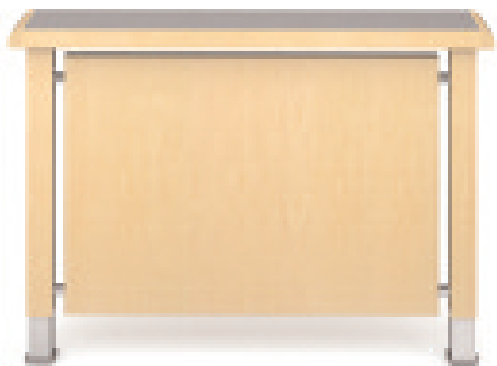

Floating Wood Panel
Finish: Clear on Maple
Metal: Sparkle Silver
Panel: Maple Veneer