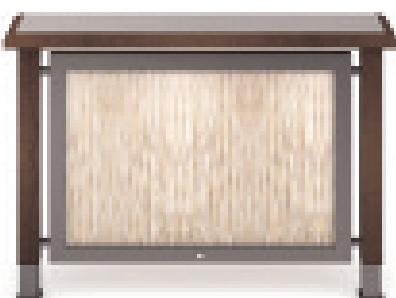

So you want options? Folio's your line.

Use your imagination, the variety of materials and finishes is endless.