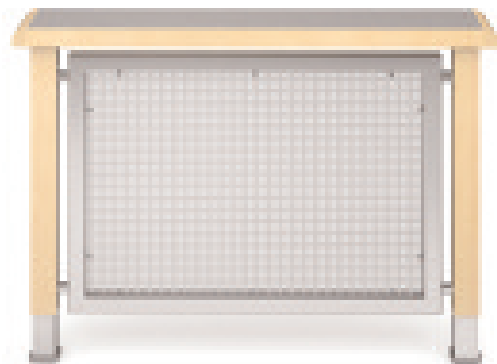

Three Bar Table  
 Finish: deGilde Light Cherry  
 Metal: Sparkle Silver

Two Bar with Insert  
 Finish: deGilde Light Cherry  
 Metal: Sparkle Silver  
 Insert: Custom Printed Monogram  
 on Single Plaque

Two Bar with Insert  
 Finish: deGilde Light Cherry  
 Metal: Sparkle Silver  
 Insert: Chemetal Windows 101

## Power and possibility.

Folio's floating-frame and floating-panel table options round out the collection. As with the two and three bar styles, there are plenty of ways to customize the look. No matter which aesthetic you decide on, all seamlessly accommodate imbedded power and data, integrated lighting, and wire management, as needed. There's no need to choose between a stunning look and practical features. With Folio you get both.

Floating Metal Frame with Insert  
Finish: Clear on Maple  
Metal: Sparkle Silver  
Insert: Chemetal Windows 101

Floating Wood Panel  
Finish: Clear on Maple  
Metal: Sparkle Silver  
Panel: Maple Veneer