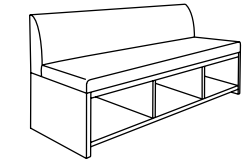

Zen Bench

'Z' and 'ZW' Zen Bench series in mocha walnut and natural beech with end and occasional tables

Two or three seat bench with upholstered seat over wood base with optional 12" wide table between two upholstered cushions or two 12" wide tables with upholstered cushion in middle. 'Z' and 'ZW' Zen Bench series in mocha walnut and natural beech finish.

# Zen Bench

seating

# Zen Bench

seating

Z2B

Zen '2B' bench. Two seat bench with upholstered seat and back over wood base  
w: 52" d: 24" h: 30.5"

Z3B

Zen '3B' bench. Three seat bench with upholstered seat and back over wood base  
w: 72" d: 24" h: 30.5"

Z2W

Zen '2W' bench. 12" wide table between two upholstered cushions over wood base  
w: 60" d: 19" h: 18"

Z2WW

Zen '2WW' bench. Two 12" wide tables with upholstered cushion over wood base  
w: 72" d: 19" h: 18"