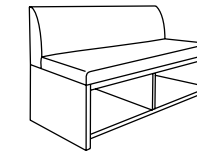

Zen Bench

'Z' and 'ZW' Zen Bench series in mocha walnut and natural beech with end and occasional tables

Two or three seat bench with upholstered seat over wood base with optional 12" wide table between two upholstered cushions or two 12" wide tables with upholstered cushion in middle. 'Z' and 'ZW' Zen Bench series in mocha walnut and natural beech finish.

# Zen Bench

seating

# Zen Bench

seating

Z2B

Zen '2B' bench. Two seat bench with upholstered seat and back over wood base  
w: 52" d: 24" h: 30.5"

Z3B

Zen '3B' bench. Three seat bench with upholstered seat and back over wood base  
w: 72" d: 24" h: 30.5"

Z2W

Zen '2W' bench. 12" wide table between two upholstered cushions over wood base  
w: 60" d: 19" h: 18"

Z2WW

Zen '2WW' bench. Two 12" wide tables with upholstered cushion over wood base  
w: 72" d: 19" h: 18"