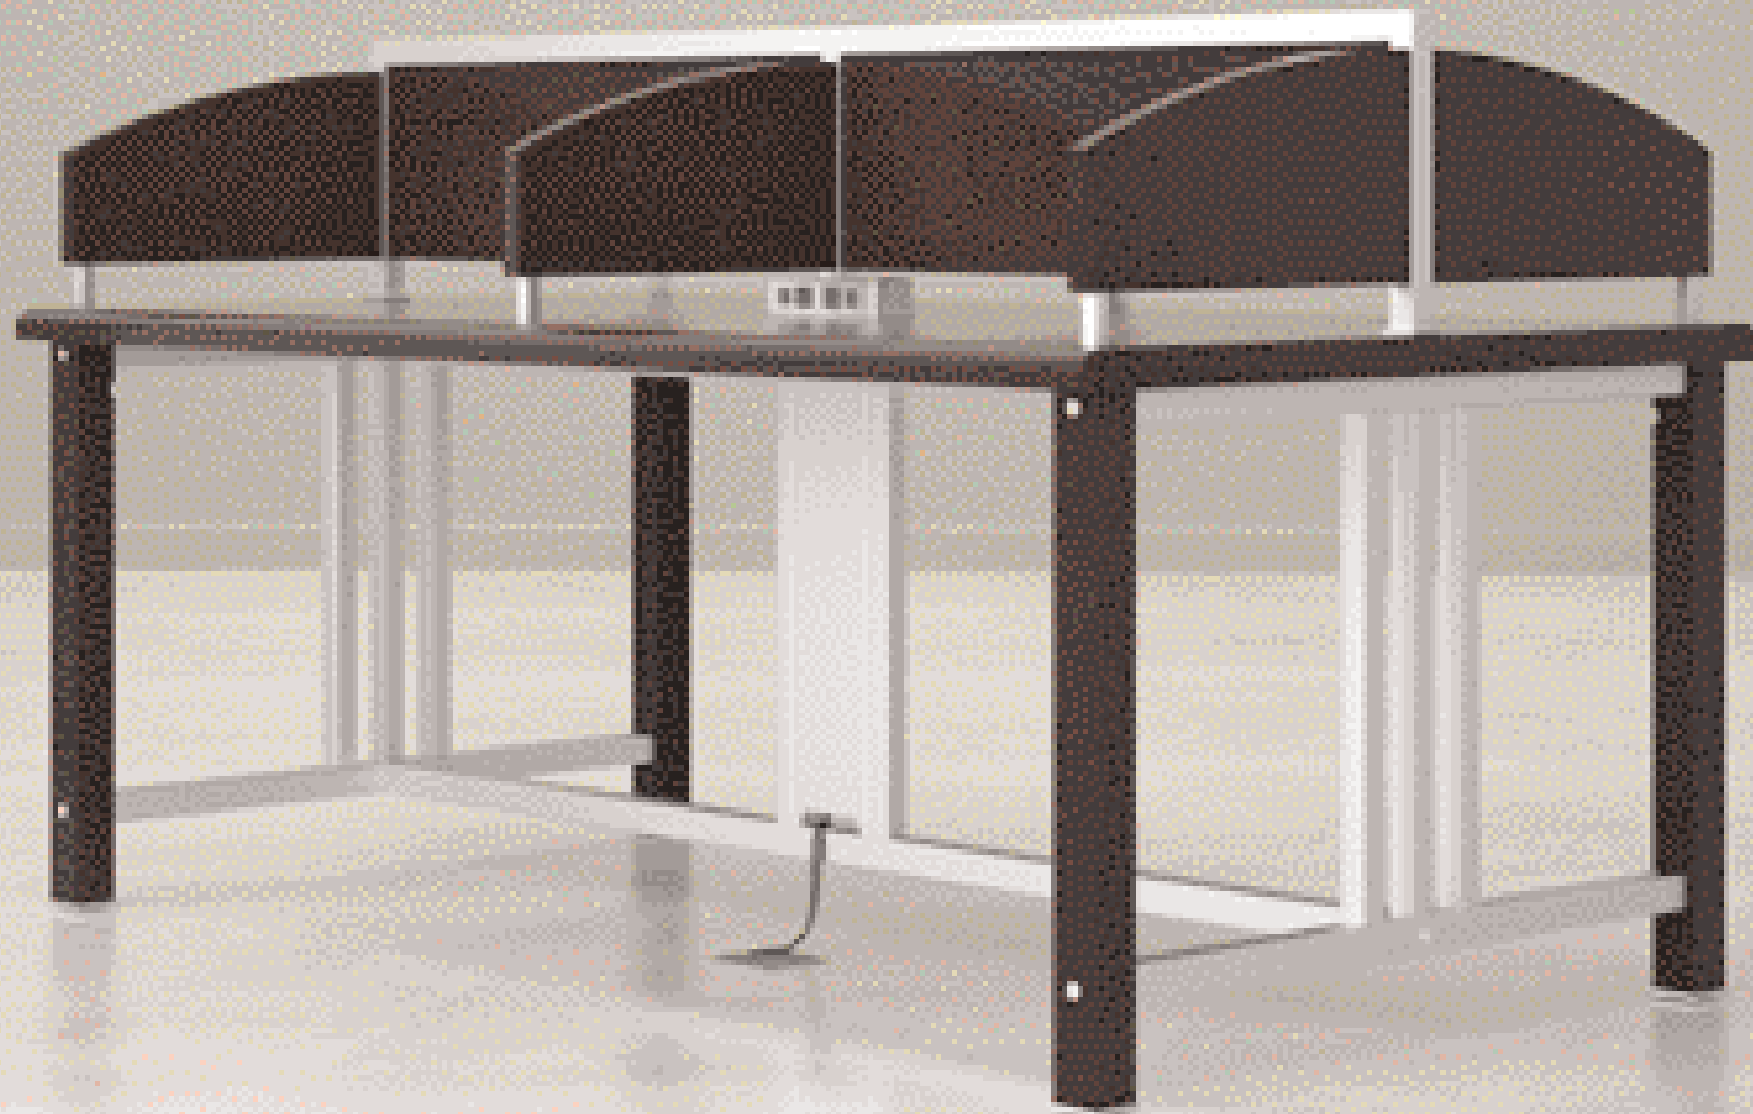

Power and possibility.

Folio's floating-frame and floating-panel table options round out the collection. As with the two and three bar styles, there are plenty of ways to customize the look. No matter which aesthetic you decide on, all seamlessly accommodate imbedded power and data, integrated lighting, and wire management, as needed. There's no need to choose between a stunning look and practical features. With Folio you get both.

Power/Data Center with lamp

Grommet Cover

Floating Wood Panel
Finish: Clear on Maple
Metal: Sparkle Silver
Panel: Olive Burl Veneer

Power/Data Center with optional vertical wire manager trestle

Double Faced Carrel Rack

Finish: Mahogany on Maple Metal: Sparkle Silver
Available in 36", 42" and 48" heights

Your needs set the standard.

Folio offers a broad range of sizes and configurations to let you create workspaces that encourage quiet, individual study. Add one of our three carrel styles to any table you've created.