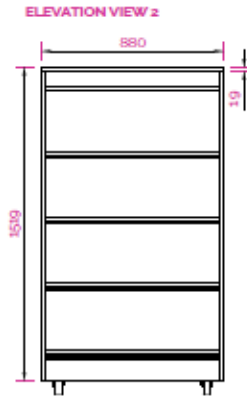

EARL OF BATH

PRODUCT: EARL OF BATH

CODE: 03

DIMENSIONS: 60"H X 34.6"D X 47"W

SPECIFICATIONS:

CASTERS:

Baron & Baroness shelving shall have four swivel casters.

DESCRIPTIONS:

Baron & Baroness shelving is brightly coloured, multipurpose library shelving in several configurations for the modern library, designed to hold books and multimedia materials.

CONSTRUCTION:

Baron & Baroness shelving units have steel and MFC construction, painted with epoxy paint finish.