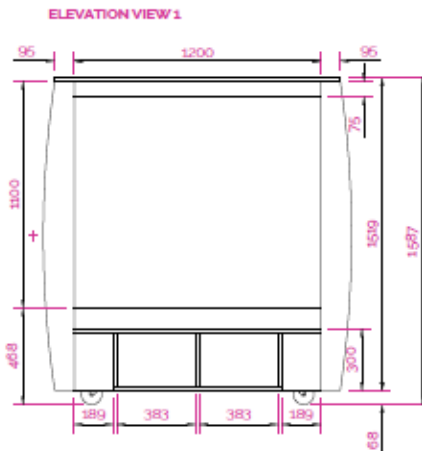

EARL OF BATH

PRODUCT: EARL OF BATH

CODE: 03

DIMENSIONS: 60"H X 34.6"D X 47"W

SPECIFICATIONS:

CASTERS:

Baron & Baroness shelving shall have four swivel casters.

DESCRIPTIONS: