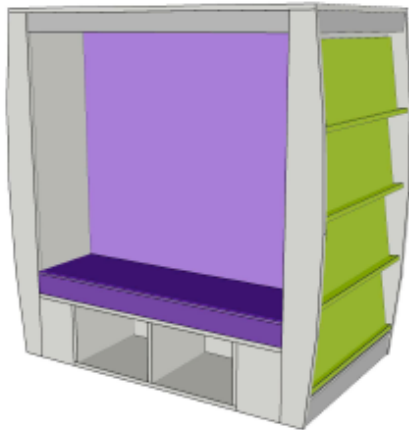

EARL OF BATH

PRODUCT: EARL OF BATH

CODE: 03

DIMENSIONS: 60"H X 34.6"D X 47"W

SPECIFICATIONS:

CASTERS:

Baron & Baroness shelving shall have four swivel casters.

DESCRIPTIONS:

Baron & Baroness shelving is brightly coloured, multipurpose library shelving in several configurations for the modern library, designed to hold books and multimedia materials.

CONSTRUCTION:

Baron & Baroness shelving units have steel and MFC construction, painted with epoxy paint finish.

Some Baron & Baroness have padded seats (from the variety of upholstered or Just Colour vinyl range) and made of MFC construction.

Nansen Group Inc.
SUITE 207, 264 Midpark Way SE
Calgary , Alberta, Canada, T2X 1J6, CANADA
www.nansengroup.com , sales@nansengroup.net