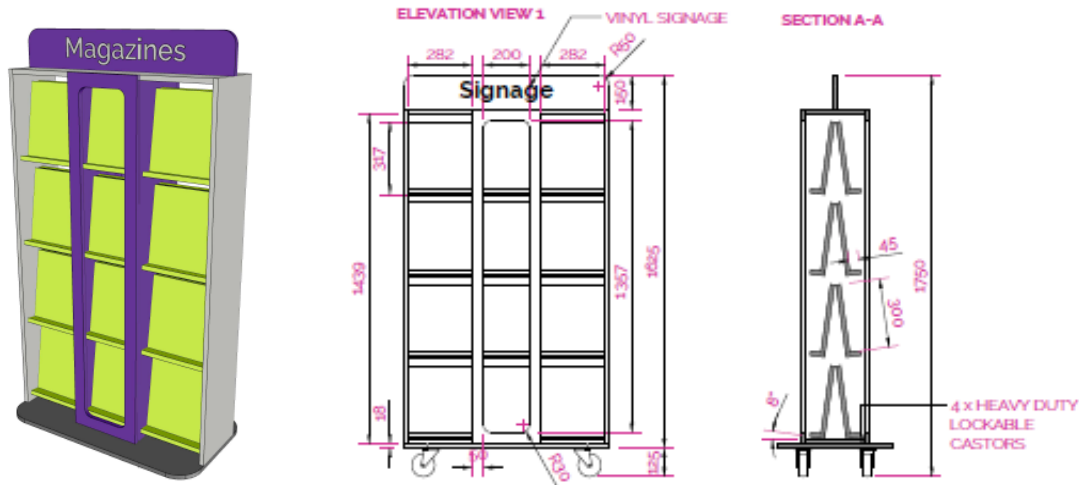

BARONESS DORSET

PRODUCT: BARONESS DORSET

CODE: 05

DIMENSIONS: 64"H X 20"D X 35.5"W

SPECIFICATIONS:

STATIC BASE:

This shelving unit has a static base.

DESCRIPTIONS:

Baron & Baroness shelving is brightly coloured, multipurpose library shelving in several configurations for the modern library, designed to hold books and multimedia materials.

CONSTRUCTION:

Baron & Baroness shelving units have steel and MFC construction, painted with epoxy paint finish.