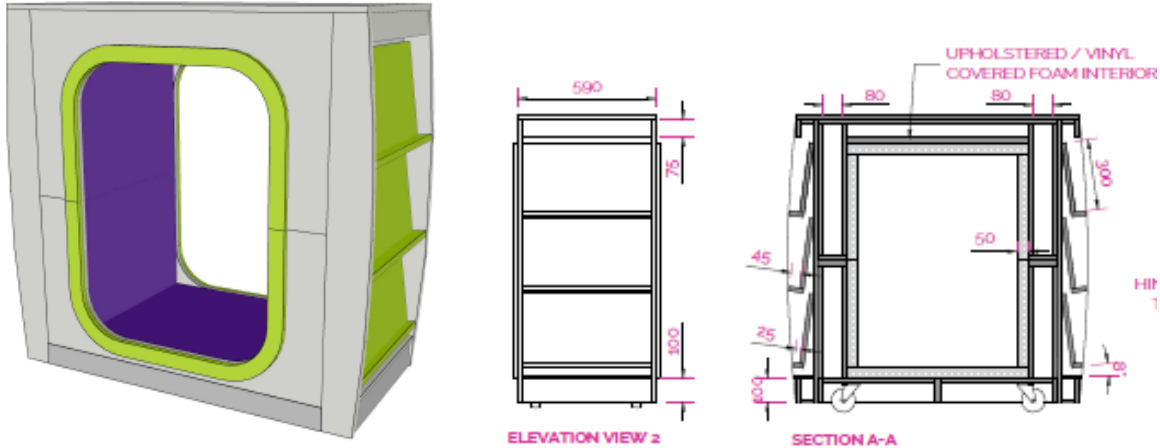

EARL -ESSEX

PRODUCT: EARL ESSEX

CODE: 14

DIMENSIONS: 50.6"H X 23.2"D X 50"W

SPECIFICATIONS:

CASTERS:

Baron & Baroness shelving shall have four swivel casters.

DESCRIPTIONS:

Baron & Baroness shelving is brightly coloured, multipurpose library shelving in several configurations for the modern library, designed to hold books and multimedia materials.

CONSTRUCTION:

Baron & Baroness shelving units have steel and MFC construction, painted with epoxy paint finish.