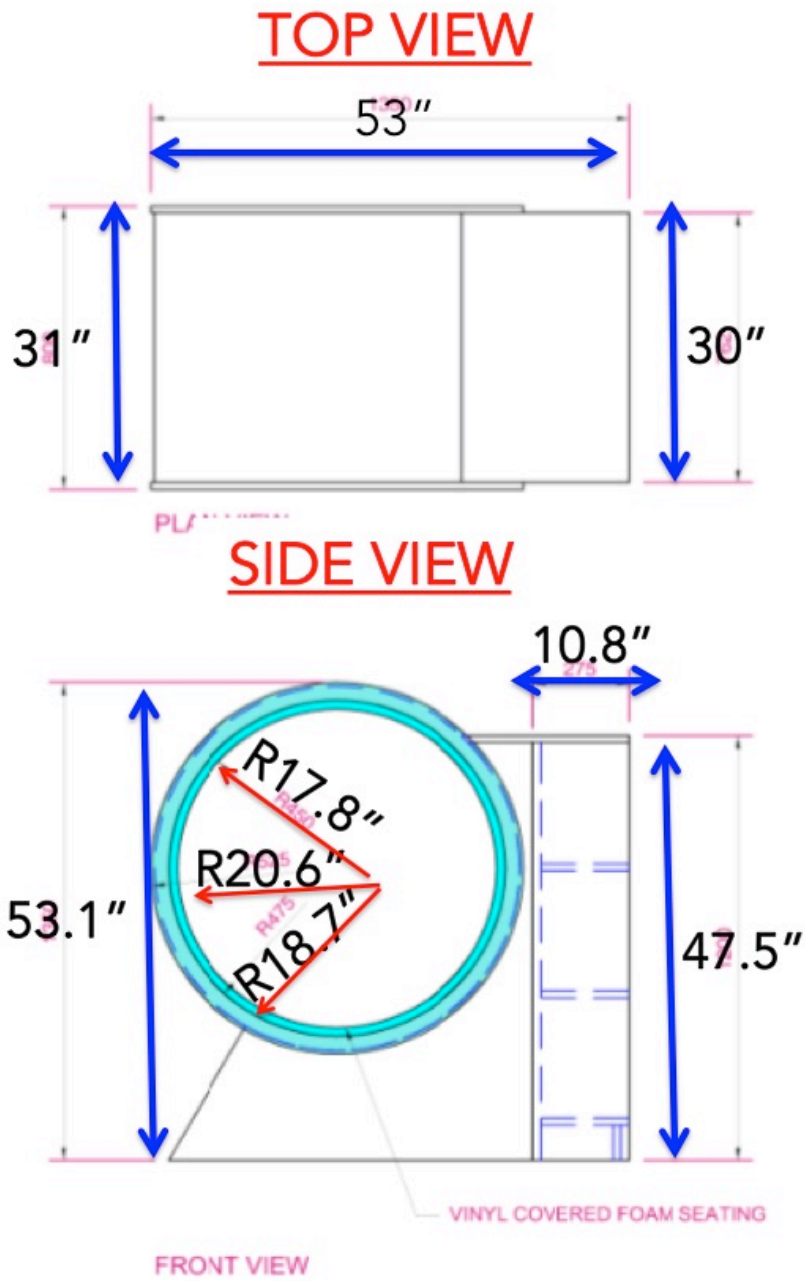

PLAY – CHILDRENS SHELVING

SKETCH PLAY-CIR:

Nansen Group Inc.
4920-72 Avenue SE
www.nansengroup.com

| Calgary , Alberta, Canada
| sales@nansengroup.net