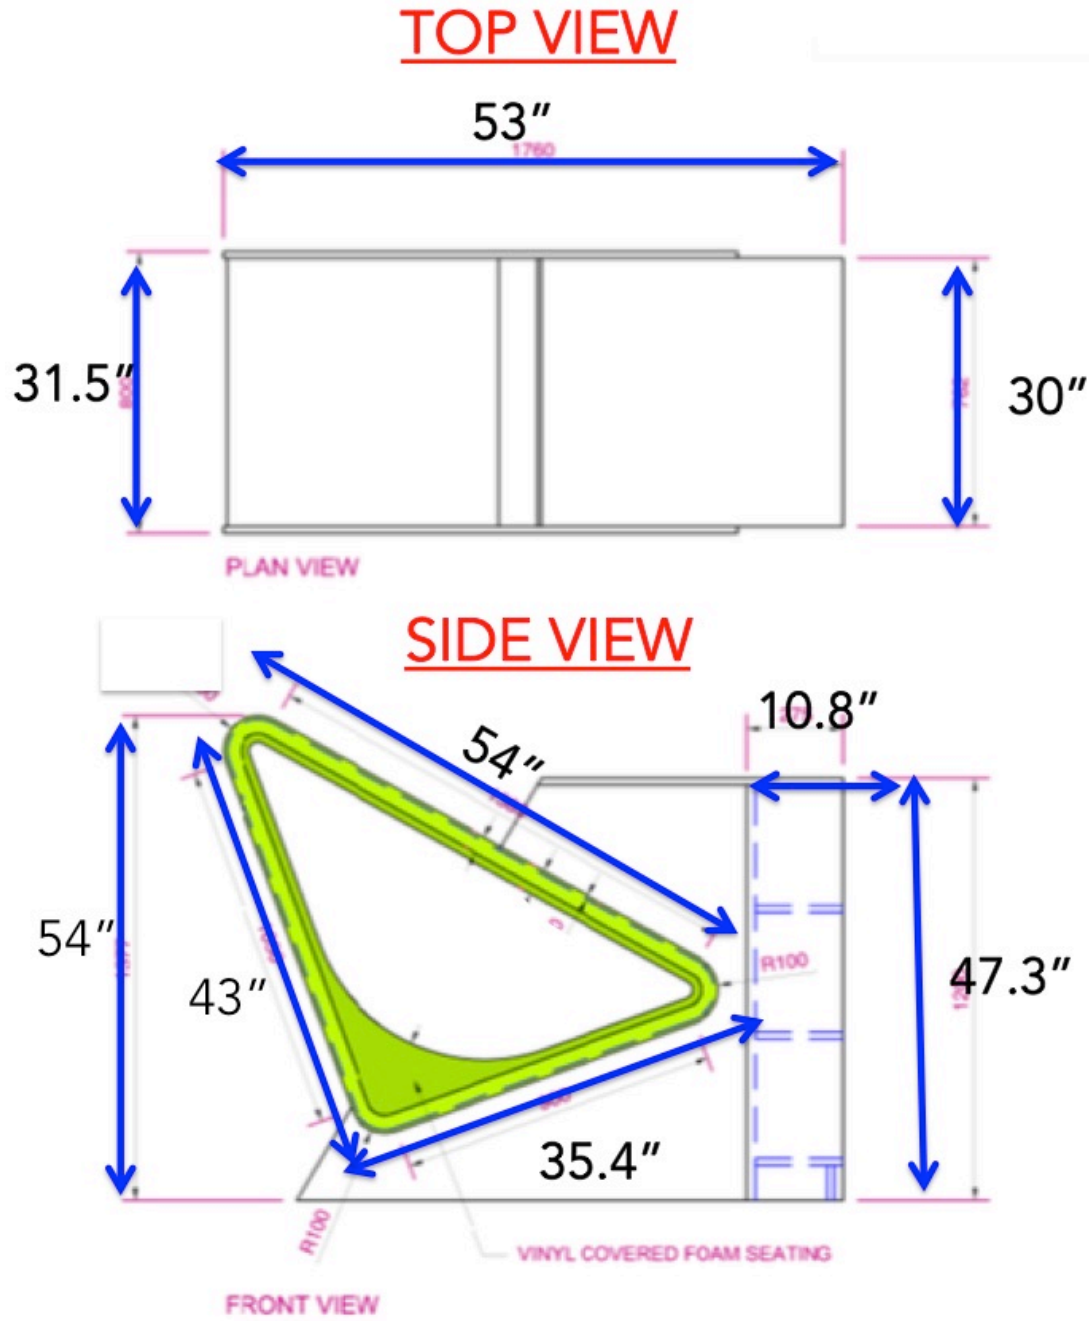

PLAY – CHILDRENS SHELVING

SKETCH PLAY-TRI:

Nansen Group Inc.
4920-72 Avenue SE
www.nansengroup.com

| Calgary , Alberta, Canada
| sales@nansengroup.net